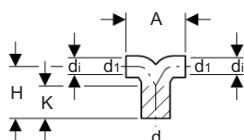

Geberit rubber collar for traps

Product Details

Product material	EPDM
------------------	------

Ordering Information

Article no.	dØ [mm]	d1Ø [mm]	L [cm]	Colour
152.495.00.1	32	46	2,3	black
152.496.00.1	40	46	2,3	black
152.796.00.1	40	44	2,3	black
153.564.16.1	32	58	2,3	black
153.565.16.1	40	58	2,3	black
153.566.16.1	50	58	2,3	black

Geberit HDPE double connection bend 2 x 90°

Application Purpose

- For all drainage pipes
- For washbasins, urinals and bidets
- For push-on seal

Characteristics

- UV-resistant

Product Details

Product material	HDPE
------------------	------

Ordering Information

Article no.	dØ [mm]	d1Ø [mm]	diØ [mm]	A [cm]	H [cm]	K* [cm]
363.472.16.1	56	50	44	15,5	12	3
365.472.16.1	75	56	50	15,5	13,5	9

* K indicates the maximum shortening length