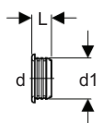

Geberit rubber collar for traps

Product Details

Product material	EPDM
------------------	------

Ordering Information

Article no.	dØ [mm]	d1Ø [mm]	L [cm]	Colour
152.495.00.1	32	46	2,3	black
152.496.00.1	40	46	2,3	black
152.796.00.1	40	44	2,3	black
153.564.16.1	32	58	2,3	black
153.565.16.1	40	58	2,3	black
153.566.16.1	50	58	2,3	black

Geberit HDPE double connection bend 2 x 90°

Application Purpose

- For all drainage pipes
- For washbasins, urinals and bidets
- For push-on seal

Characteristics

- UV-resistant

Product Details

Product material	HDPE
------------------	------

Ordering Information

Article no.	dØ [mm]	d1Ø [mm]	diØ [mm]	A [cm]	H [cm]	K* [cm]
363.472.16.1	56	50	44	15,5	12	3
365.472.16.1	75	56	50	15,5	13,5	9

* K indicates the maximum shortening length